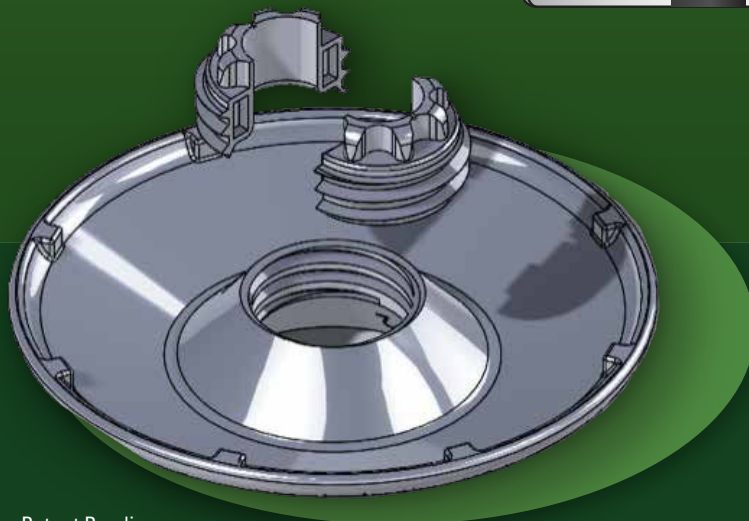

FLAG ASSIST BENEFITS

- Adjust to your desired height.
- Installs in minutes!
- Helps prevent damage to edge of turf.
- Keeps flag straight and centered, even in windy conditions!

FLAGASSISTGOLF.COM

DOING OUR PART FOR THE LOVE OF GOLF & THE PLAYERS.