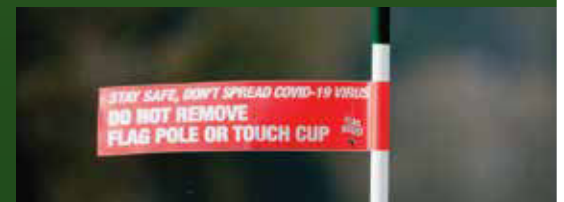

FLAG ASSIST BENEFITS

- Adjust to your desired height.
- Installs in minutes!
- Helps prevent damage to edge of turf.
- Keeps flag straight and centered, even in windy conditions!

FLAGASSISTGOLF.COM

DOING OUR PART FOR THE LOVE OF GOLF & THE PLAYERS.