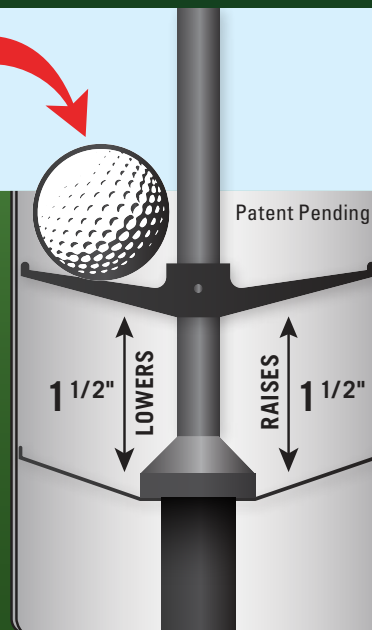

MADE IN THE USA

WE'RE HERE TO ASSIST

THE PERFECT SOLUTION FOR KEEPING
YOUR GOLF COURSE OPEN FOR BUSINESS
WITHOUT PUTTING PLAYERS AT RISK.

USGA DECISION #2020-0142 | PERMITTED UNDER THE RULES OF GOLF

Adjustable receiver cup allows
player to retrieve ball without
touching the flag pole or cup.

- Easily installs on to ALL regulation flag poles, including tapered.
- Secured using our proprietary split tapered-nut.
- When COVID-19 is behind us, simply loosen the screw and return the receiver cup to the top of the ferrule - providing effortless ball retrieval, speeding up play and limiting damage to the cup and turf.